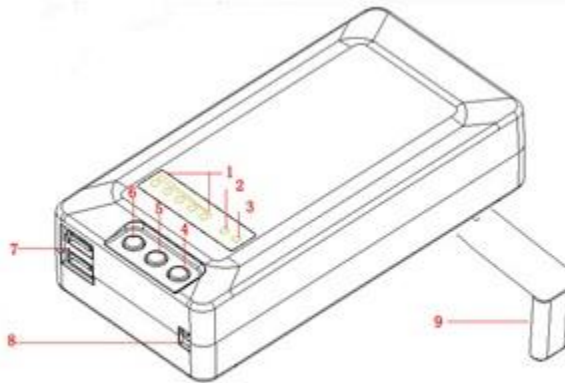

SUPPLEMENTAL MANUAL

ABN-818 12W PORTABLE DYNAMO POWER BANK

- 2.1Amp & 1Amp DUAL USB
- 110Lumen/2W LED FLASHLIGHT
- 5W DYNAMO CRANK CHARGER

SPECS:

Battery	12W/12,000mAh Li-ion
OUT PUT	DC 5V/3A
IN PUT	DC 5V/2A
LED	110 Lux, 1W
LED lighting	50hrs of light
Generator	5W /5V/500mAh
USB Port	Double, output 5 V
Charging/Discharging protection	When less than 2.7v, Automatic shut-off
Dimensions	5.75*3*1.5in/150*75*38 mm
Weight	12.6ozs/360 g

FEATURES:

1. 5 LEVEL CHARGE STATUS LED DISPLAY - CHARGE/DISCHARGE MONITOR (20% INCREMENT)
2. LED FUNCTION INDICATOR- CHARGING(RED)/ FULLY CHARGED(GREEN)
3. LED FUNCTION INDICATOR (RED) - DYNAMO CRANK CHARGING DISPLAY
4. LED FLASHLIGHT SWITCH—press once to turn on/press again to turn off
5. HAND CRANK GENERATOR FUNCTION BUTTON-
 - a. PUSH- IN TO CHARGE INTERNAL BATTERY- make sure button is not pushed in when using dynamo crank to charge external devise. If so, dynamo charging will take longer .

- b. PUSH OUT TO CHARGE EXTERNAL DEVISE CONNECTED BY USB – effective charging occurs at <100rpm (revolutions per minute). The faster the rpm, the quicker the charge.
6. ON/OFF POWER SWITCH (**TURN SWITCH OFF WHEN POWER BANK IS NOT IN USE.**) It is not necessary to turn power switch when charging internal battery by DC power or dynamo crank.
 - a. PRESS ONCE TO TURN ON—Turn switch on to charge external devises through USB input port. CHARGE STATUS LIGHTS DISPLAY BATTERY LEVEL IN 20% INCREMENT.
 - b. PRESS ONCE TO TURN OFF (**TURN SWITCH OFF WHEN POWER BANK IS NOT IN USE.**)
7. DUAL USB OUTPUT- for charging external devises. Charge two devises at the same time.
8. DC INPUT – internal battery CHARGING PORT FOR DC JACK. Use DC jack with yellow ring.
9. GENERATOR HANDLE- Charge internal battery or external devises by dynamo crank. Special steel gear produces maximum energy with each revolution.